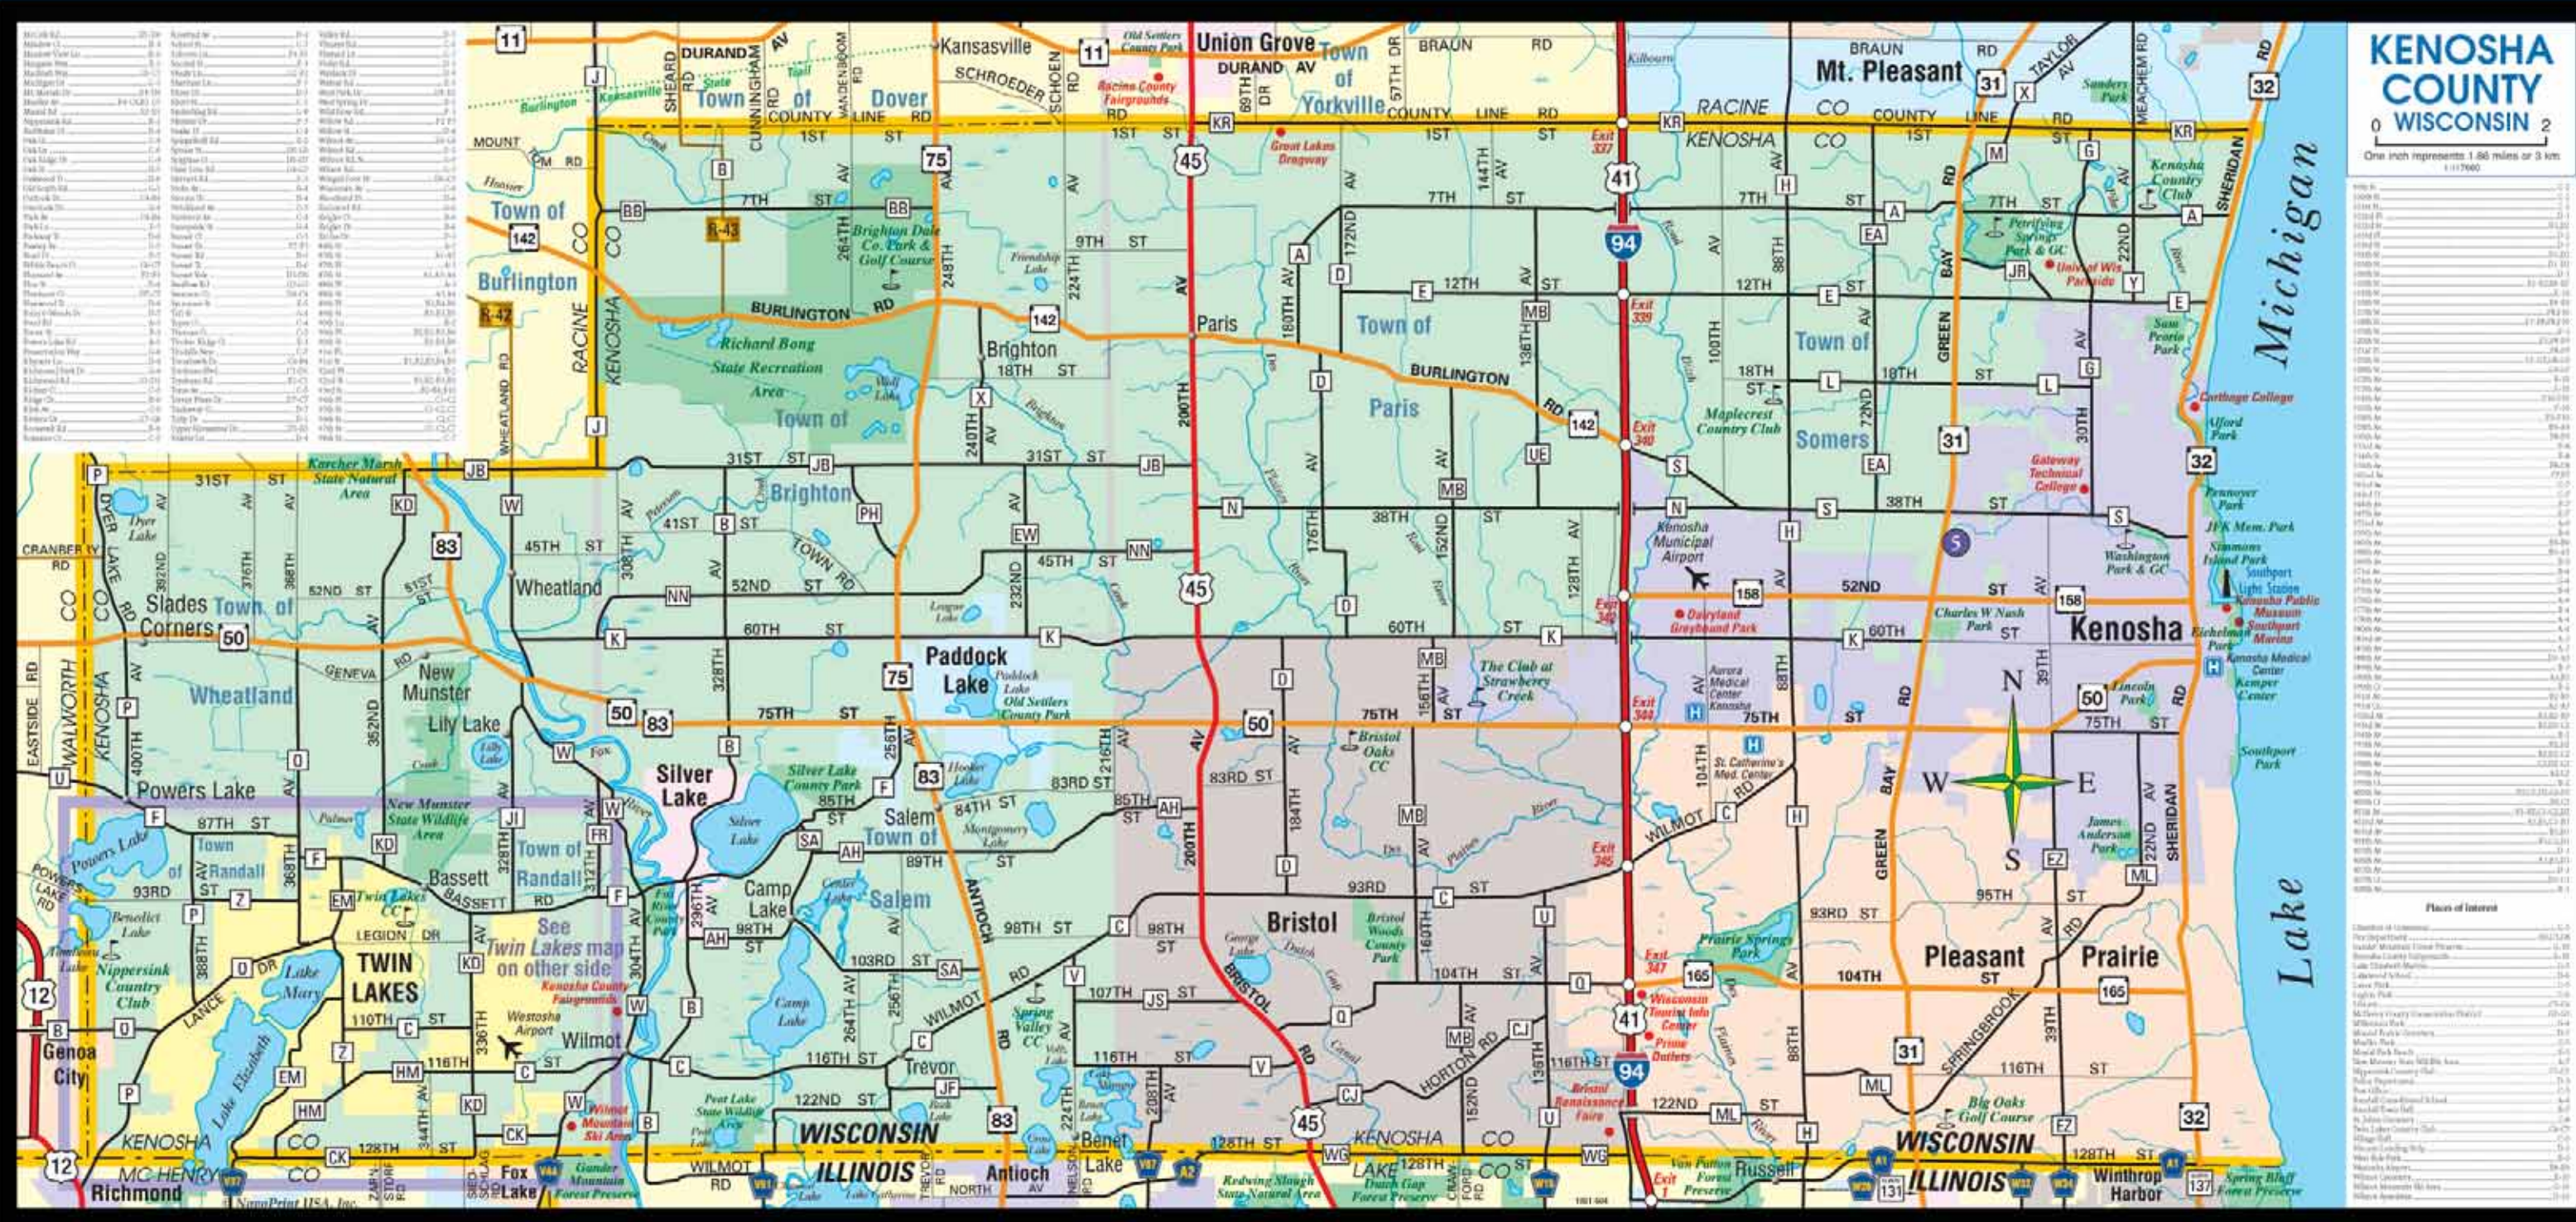

KENOSHA COUNTY WISCONSIN
 0 2
 One inch represents 1.86 miles or 3 km
 1:117600

Places of Interest

Antioch	115
Ashtabula	119
Ashworth	120-175
Bassett	136
Brighton	142
Burlington	142
Cambridge	158
Canby	165
Carleton	172
Chippewa	178
Clinton	184
Concord	190
Cooper	196
Cornell	202
Crawford	208
Croft	214
Cross	220
Cummins	226
Dodge	232
Douglas	238
Dunlap	244
Dwight	250
East	256
Eastman	262
Easton	268
Edwards	274
Edwards	280
Edwards	286
Edwards	292
Edwards	298
Edwards	304
Edwards	310
Edwards	316
Edwards	322
Edwards	328
Edwards	334
Edwards	340
Edwards	346
Edwards	352
Edwards	358
Edwards	364
Edwards	370
Edwards	376
Edwards	382
Edwards	388
Edwards	394
Edwards	400
Edwards	406
Edwards	412
Edwards	418
Edwards	424
Edwards	430
Edwards	436
Edwards	442
Edwards	448
Edwards	454
Edwards	460
Edwards	466
Edwards	472
Edwards	478
Edwards	484
Edwards	490
Edwards	496
Edwards	502
Edwards	508
Edwards	514
Edwards	520
Edwards	526
Edwards	532
Edwards	538
Edwards	544
Edwards	550
Edwards	556
Edwards	562
Edwards	568
Edwards	574
Edwards	580
Edwards	586
Edwards	592
Edwards	598
Edwards	604
Edwards	610
Edwards	616
Edwards	622
Edwards	628
Edwards	634
Edwards	640
Edwards	646
Edwards	652
Edwards	658
Edwards	664
Edwards	670
Edwards	676
Edwards	682
Edwards	688
Edwards	694
Edwards	700
Edwards	706
Edwards	712
Edwards	718
Edwards	724
Edwards	730
Edwards	736
Edwards	742
Edwards	748
Edwards	754
Edwards	760
Edwards	766
Edwards	772
Edwards	778
Edwards	784
Edwards	790
Edwards	796
Edwards	802
Edwards	808
Edwards	814
Edwards	820
Edwards	826
Edwards	832
Edwards	838
Edwards	844
Edwards	850
Edwards	856
Edwards	862
Edwards	868
Edwards	874
Edwards	880
Edwards	886
Edwards	892
Edwards	898
Edwards	904
Edwards	910
Edwards	916
Edwards	922
Edwards	928
Edwards	934
Edwards	940
Edwards	946
Edwards	952
Edwards	958
Edwards	964
Edwards	970
Edwards	976
Edwards	982
Edwards	988
Edwards	994
Edwards	1000