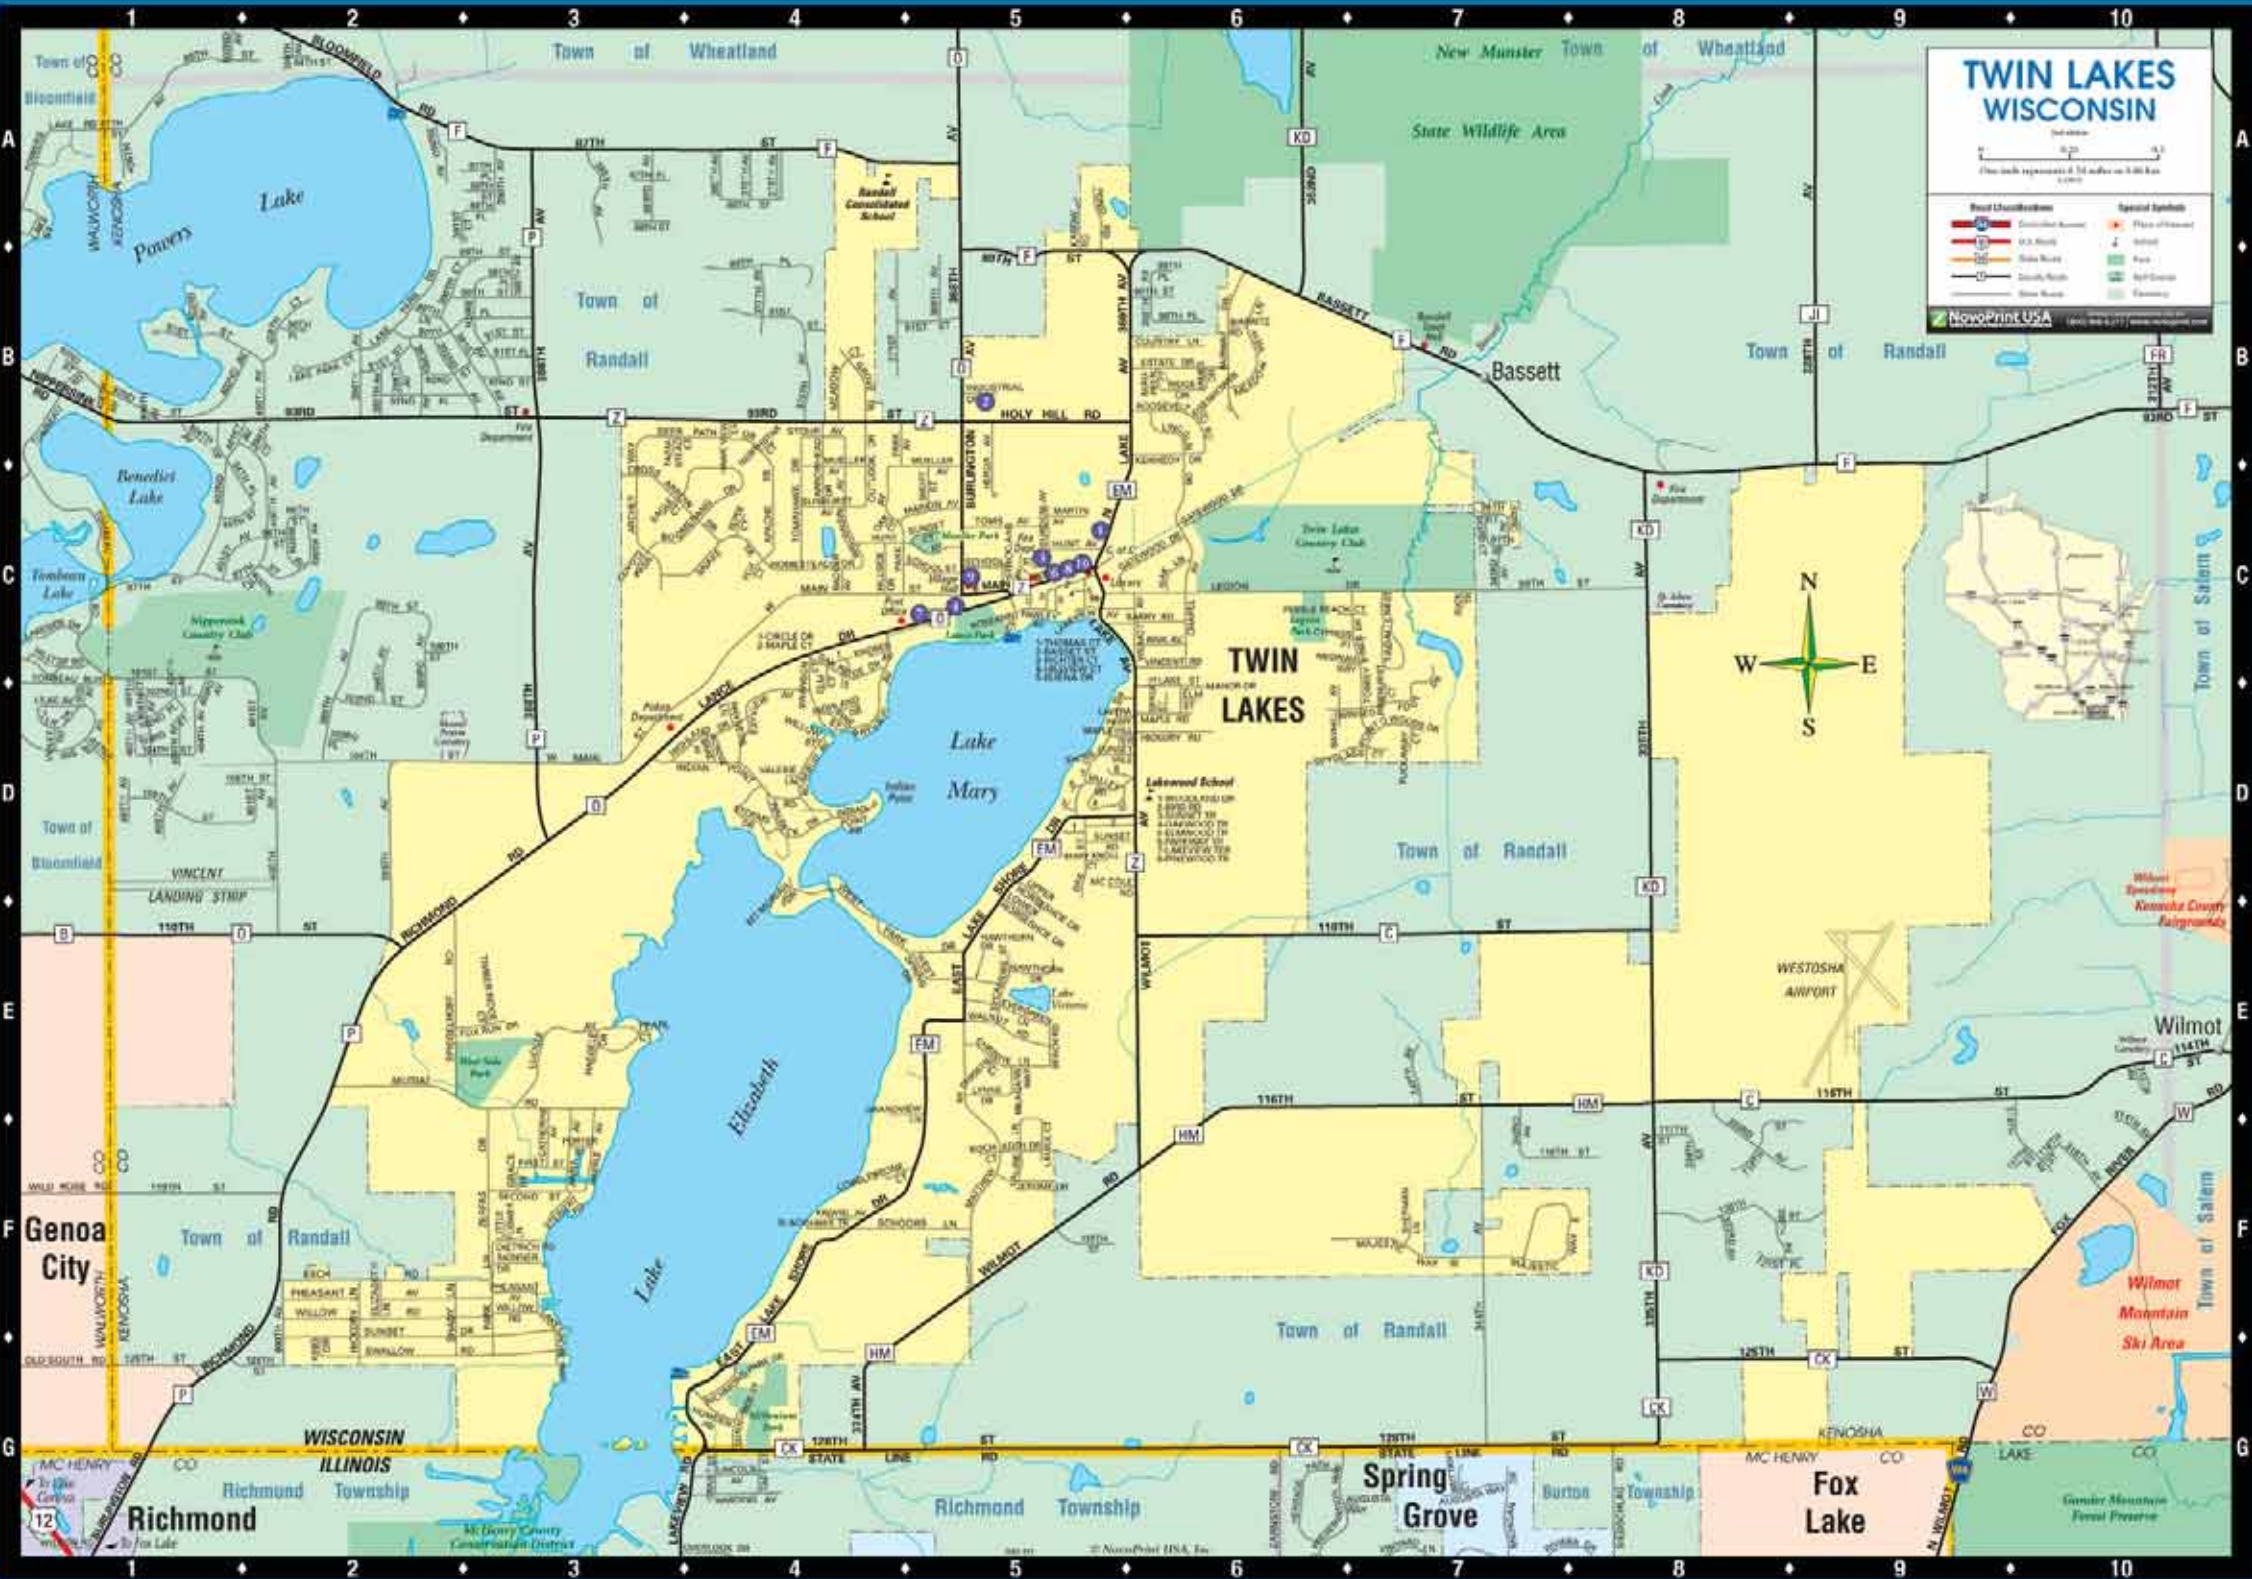

10 • Twin Lakes • C-5

**Interested in growing your
business? Start here.**

Visit the Associated Bank nearest you or call our 24/7
Business Customer Care Center at 800-728-3501.

Equal Opportunity Lender, Member FDIC and Associated Bank-Corp (12/10) 7459

1 • Twin Lakes • C-5

TLR Twin Lakes Realty
324 Main St. P.O. Box 1026 Twin Lakes, WI 53181
TWINLAKESREALTY@FRONTIER.COM
(262) 877-2300
(262) 877-4691 FAX
DAVE AND PEGGY WISEMAN
CAREY KUHLMEY

8 • Twin Lakes • C-5

Design/Consultation - Installation - Maintenance

Residential Commercial

conservation services
• shoreline erosion control
• woodland restoration
• stormwater harvesting
• permitting assistance
• conservation plans

CREATIVE EDGE LANDSCAPES

262.877.2805
www.creativeedgelandscapes.com

3 • Twin Lakes • C-5

blp Badgerland Products, Inc.

Heather S. Porps
Director of Sales

145 Industrial Drive
Twin Lakes, Wisconsin 53181

Phone: 262-877-2158
Fax: 262-877-2150
Email: heather@blplabels.com
www.badgerlandproducts.com

2 • Twin Lakes • B-5

Monkey Joe's parties play™

Rain or Shine ... Kids Play Any Time!

Walk-in play and parties for kids 2 - 12
9 jumps and slides
Arcade games
Party rooms
Adult rest area with TV and free wireless internet
Safety Access Child Control System

Open Sun 11am-8pm, Mon-Thurs 10am-7pm
Fri-Sat 10am-8pm

4237 Green Bay Road, Kenosha | (262) 764-FUNN (3866) | www.monkeyjoes.com

5 • Kenosha County

7 • Twin Lakes • C-5

9 • Twin Lakes • C-5

Twin Lakes MARINE, INC.
BOATS • ATV • SNOWMOBILES • TRAILERS
STORAGE • PIERS & LIFTS

134 LANCE DR. • P.O. Box 789
Twin Lakes, WI 53181
twinlakesmarine.com
Phone 262/877-2462 Fax 262/877-9789

4 • Twin Lakes • C-5

No.	Advertiser	Map	Grid
1	Associated Bank	Twin Lakes	C-5
2	Badgerland Products, Inc.	Twin Lakes	B-5
3	Creative Edge Landscapes	Twin Lakes	C-5
4	Jude Tindall Construction, LLC	Twin Lakes	C-5
5	Monkey Joe's	Kenosha County	
6	Skinner's Service, Inc.	Twin Lakes	C-5
7	Twin Lakes Marine, Inc.	Twin Lakes	C-5
8	Twin Lakes Realty	Twin Lakes	C-5
9	Twin Lakes, Village of	Twin Lakes	C-5
10	Vickie Bushnell Insurance Agency, Inc.	Twin Lakes	C-5

6 • Twin Lakes • C-5

Jude Tindall Construction, LLC
NEW HOMES • ADDITIONS • REMODELING

S.E. Wisconsin Sunrooms
3 & 4 SEASON ROOMS • DECKS
PORCH CONVERSIONS
www.sewisunrooms.com

Serving The Lakes Area Since 1973
www.judetindallconstruction.com 262-877-3724

Skinner's Service, Inc.
COMPLETE AUTOMOTIVE REPAIR

302 E. Main St. • P.O. Box 158 • Twin Lakes, WI 53181
Phone: (262) 877-2338

Howard Skinner
Brian Jurewicz • Dennis Bletsch

Village of Twin Lakes

Nestled in western Kenosha County on the Illinois border, Twin Lakes provides year-round opportunities for everyone.

Whether you're looking for a place to call home or a place to have some fun, Twin Lakes is it!

Welcome to Twin Lakes, your home close to everything but away from it all.

Visit us online at www.villageoftwinlakes.net

Village Hall
108 E. Main Street
P.O. Box 1024
Twin Lakes, WI 53181
262-877-2858

"People Working Together"